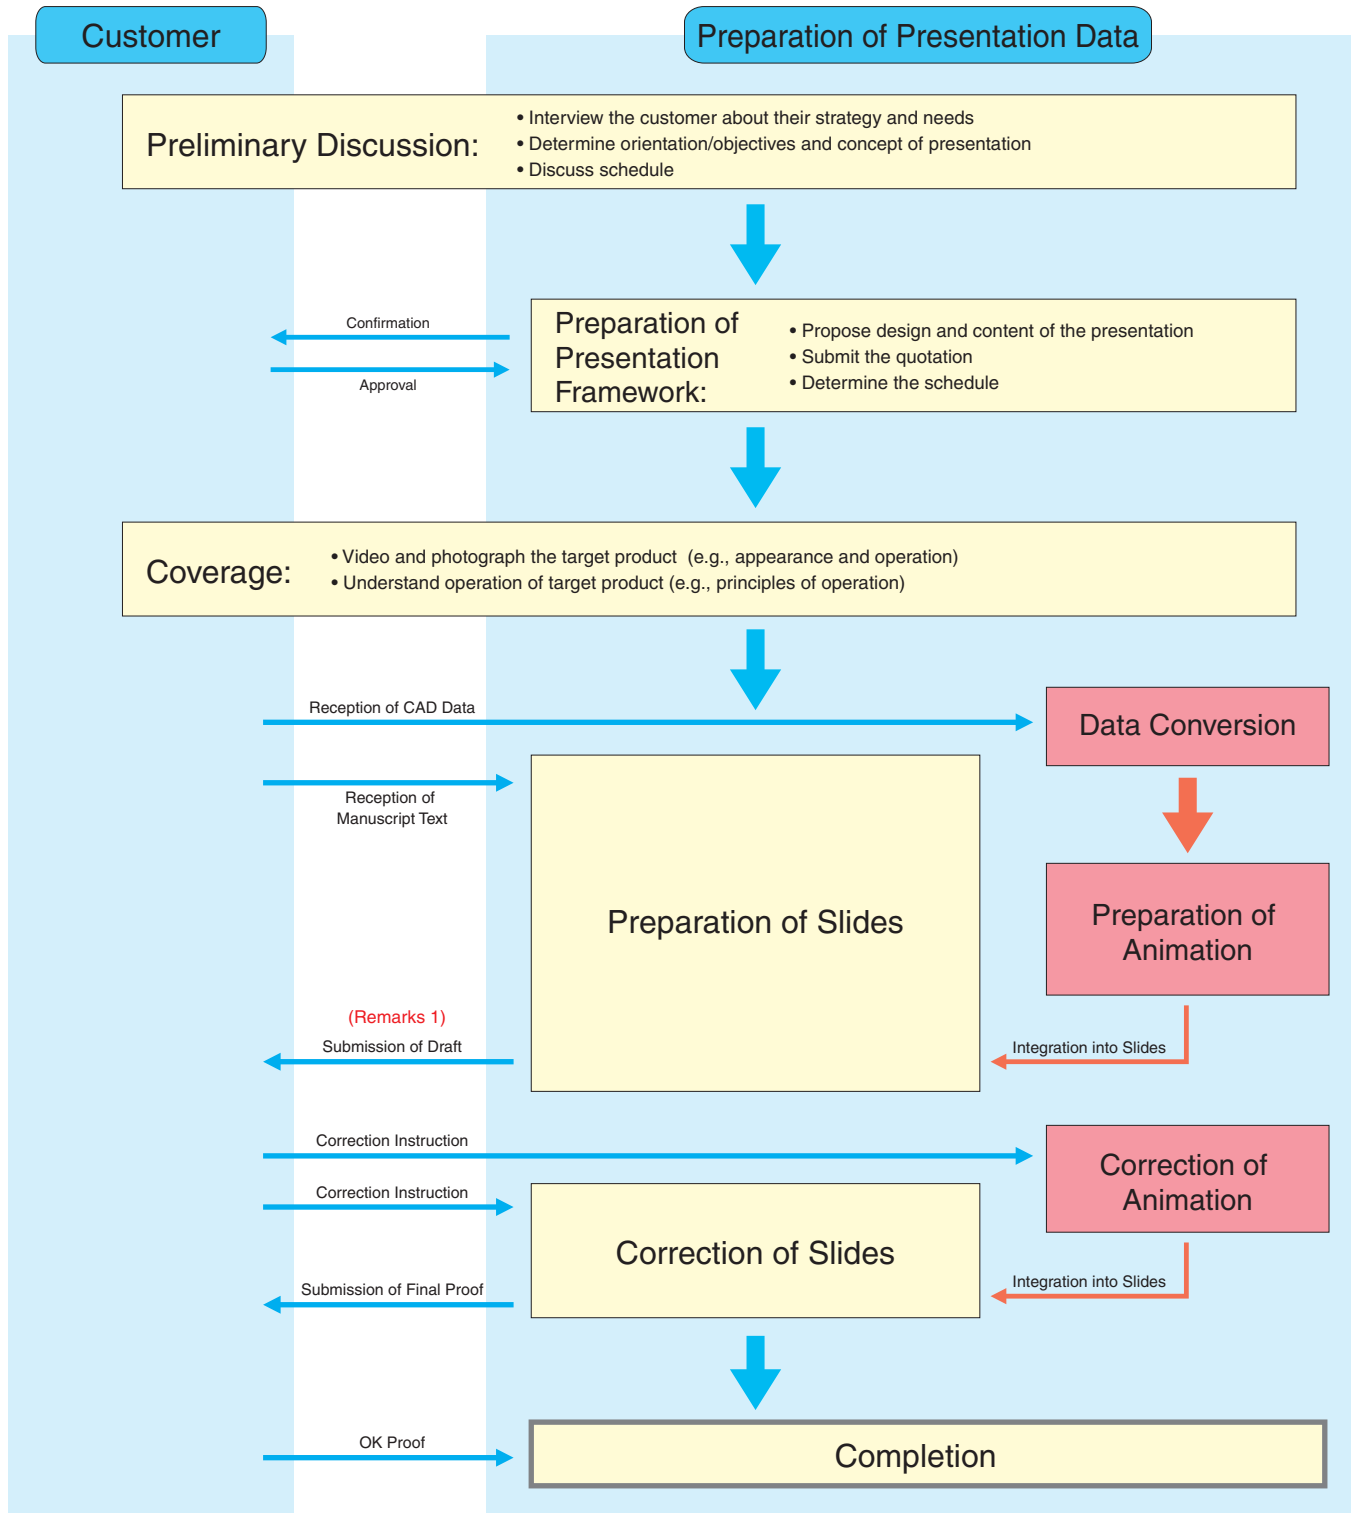

# Presentation Data Preparation Example

## 1. Production Process Flow

## 2. Deliverables

The product CD-R is delivered to the customer.

## [Remarks]

- Using our internet server, data can be sent and received via e-mail, ftp and customer-dedicated website. In addition, the project schedule can be posted to the web for a realtime progress report.